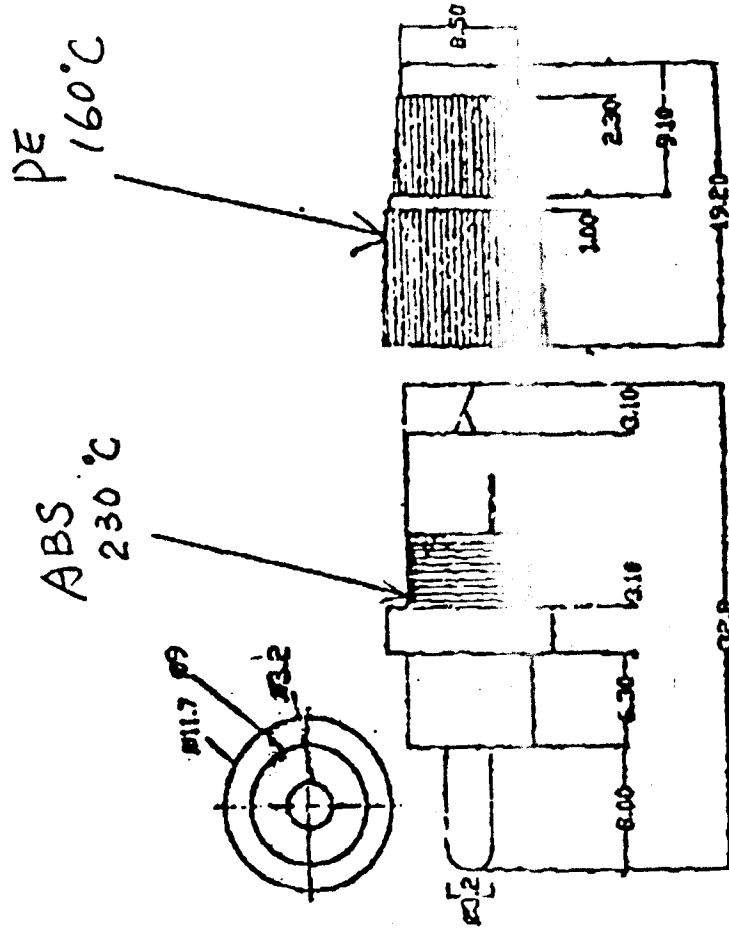

Phono_Plugs

"Phono Plug, red"

[View schematic](#)

Quantity:

Mates with phono jack JR-1611.

ALECTRON CORPORATION
935 N. MAIN
FT. WORTH, TX 76106
(817) 626-8999

JR-1624 B/R

ALECTRON PT# 231-1624B AND 231-1624R